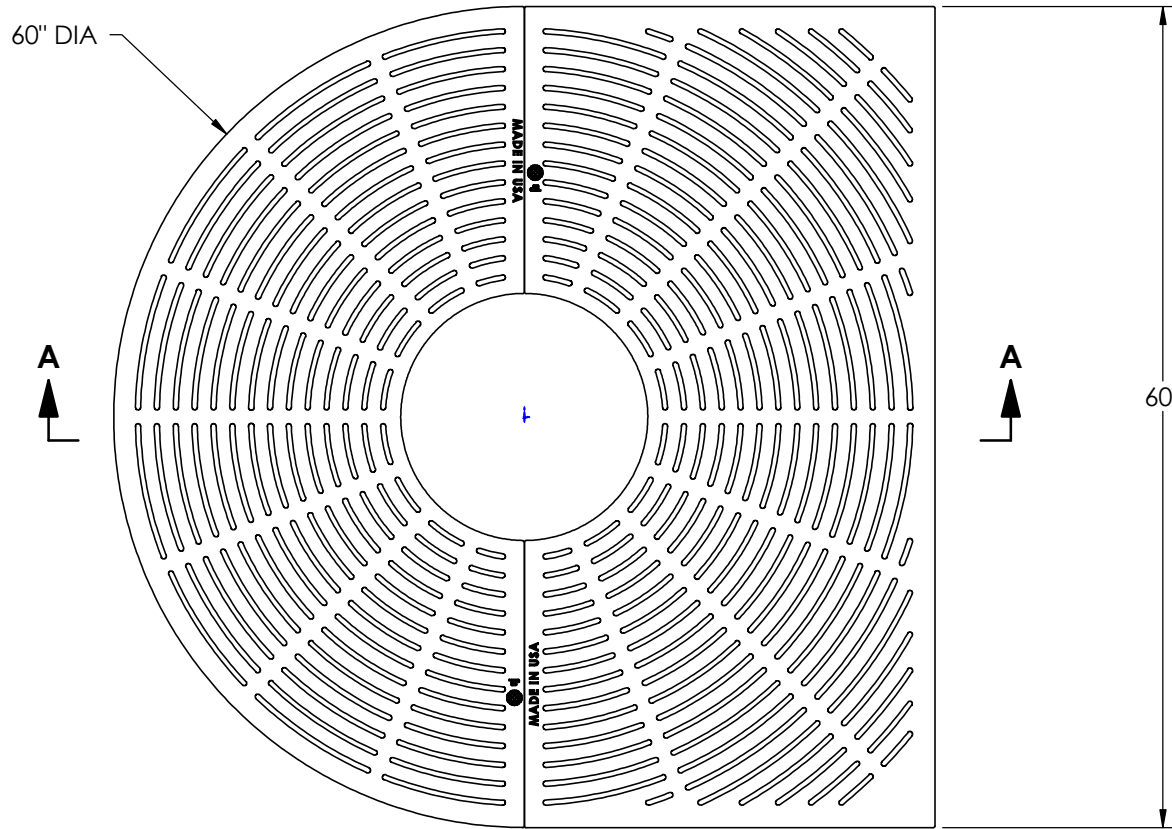

V8955 V8945 Set

Product Number

48955003

Design Features

- Materials
 - Tree Grate
 - Gray Iron (CL35B)
 - Tree Grate
 - Gray Iron (CL35B)

- Design Load
 - Non-Traffic
- Open Area
 - n/a
- Coating
 - Undipped
- √ Designates Machined Surface

Certification

-
-
-
- Country of Origin: USA

Major Components

48955030
 48945030

Drawing Revision

10/24/2007 Designer: KH
 Revised By:

Disclaimer

Weights (lbs/kg), dimensions (inches/mm) and drawings provided for your guidance. We reserve the right to modify specifications without prior notice.