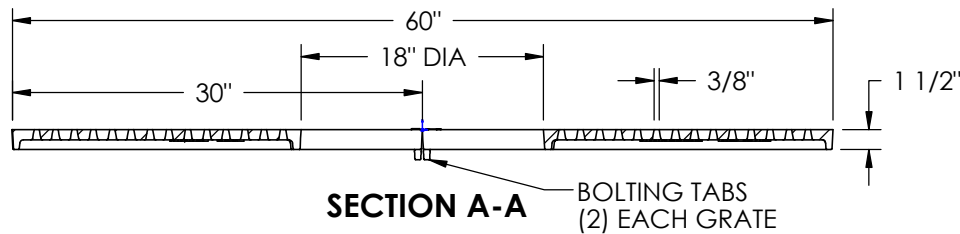

V8955 V8945 Set

Product Number

48955003

Design Features

- Materials
 - Tree Grate
 - Gray Iron (CL35B)
 - Tree Grate
 - Gray Iron (CL35B)

- Design Load
 - Non-Traffic
- Open Area
 - n/a
- Coating
 - Undipped
- √ Designates Machined Surface

Certification

-
-
-
- Country of Origin: USA

Major Components

48955030
 48945030

Drawing Revision

10/24/2007 Designer: KH
 Revised By:

Disclaimer

Weights (lbs/kg), dimensions (inches/mm) and drawings provided for your guidance. We reserve the right to modify specifications without prior notice.